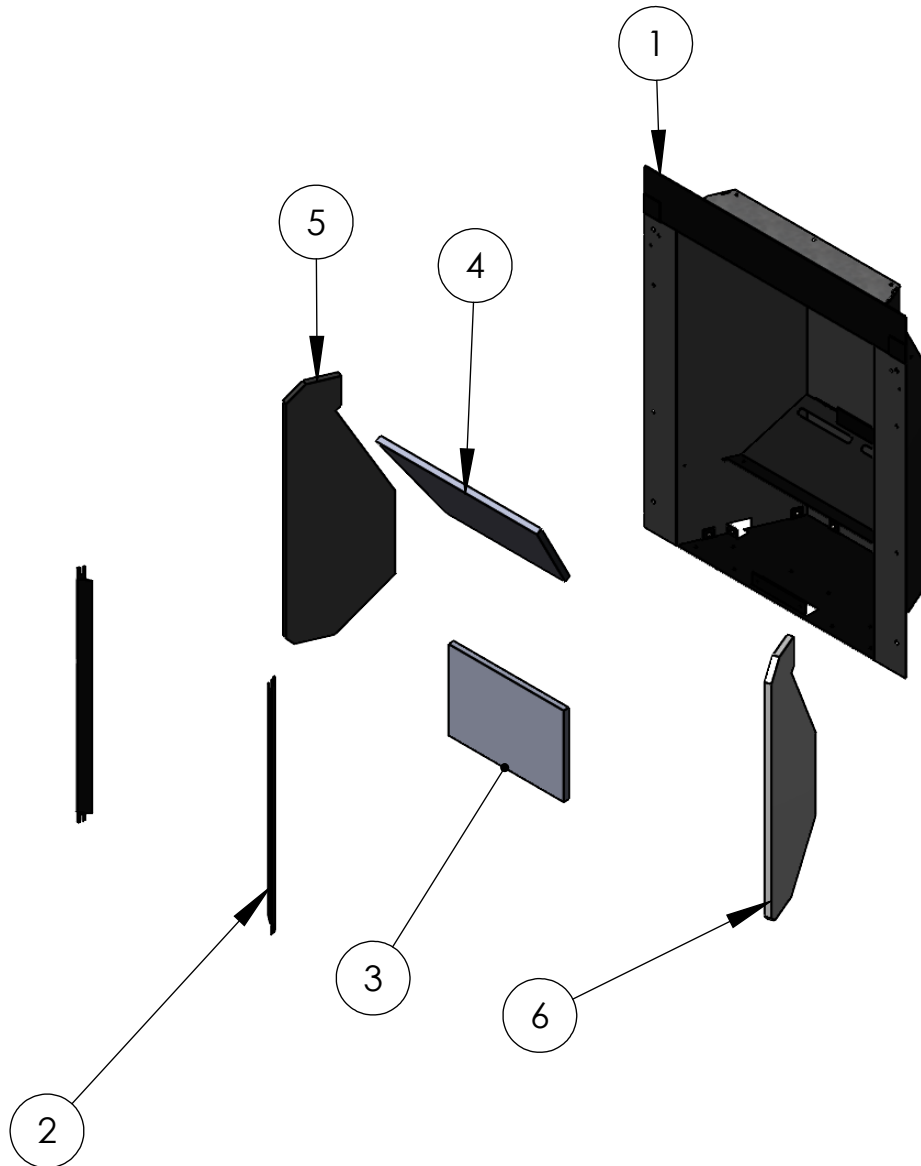

2000 Plus Main Assembly

ITEM NO.	Description	Part Number	QTY.
1	Firebox	5002	1
2	Ceramic Clamp	5421	2
3	Lower Rear Liner	5009	1
4	Upper Rear Liner	5010	1
5	Left Hand Liner	5011	1
6	Right Hand Liner	5012	1